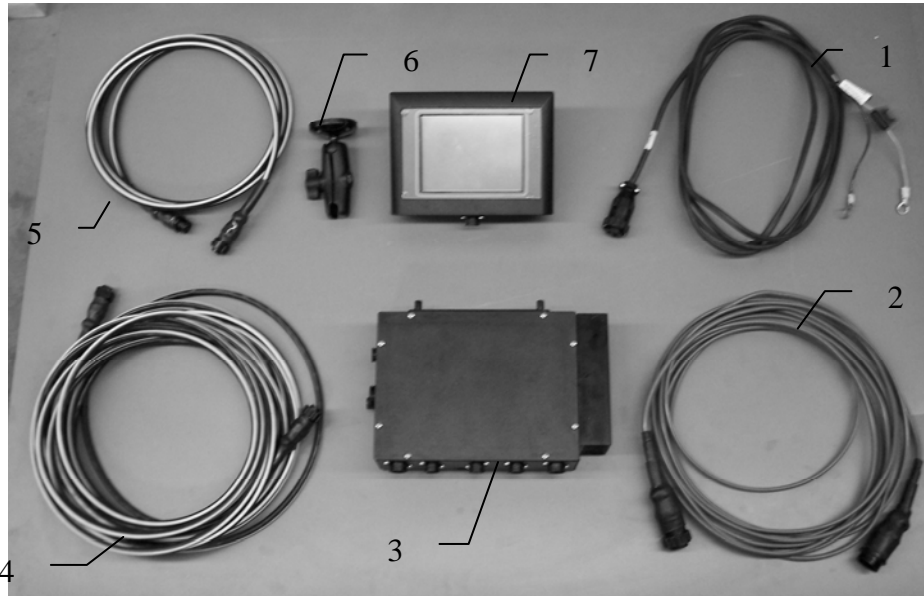

# PARTS BREAKDOWN FOR CONTROL BOX AND WIRING HARNESS

<u>Ref.</u>	<u>Description</u>	<u>Part#</u>
1	Power Lead Tractor	006-4640A
2	Power Lead Baler	006-4660R
3	Baler Mounted Processor	006-4671RB
4	Communication Harness (baler)	006-4660S
5	Communication Harness (tractor)	006-4660N
6	Ram Mount	001-2012H
7	463 Terminal	006-4670
NP	Dust Plugs	006-4660PLUGS